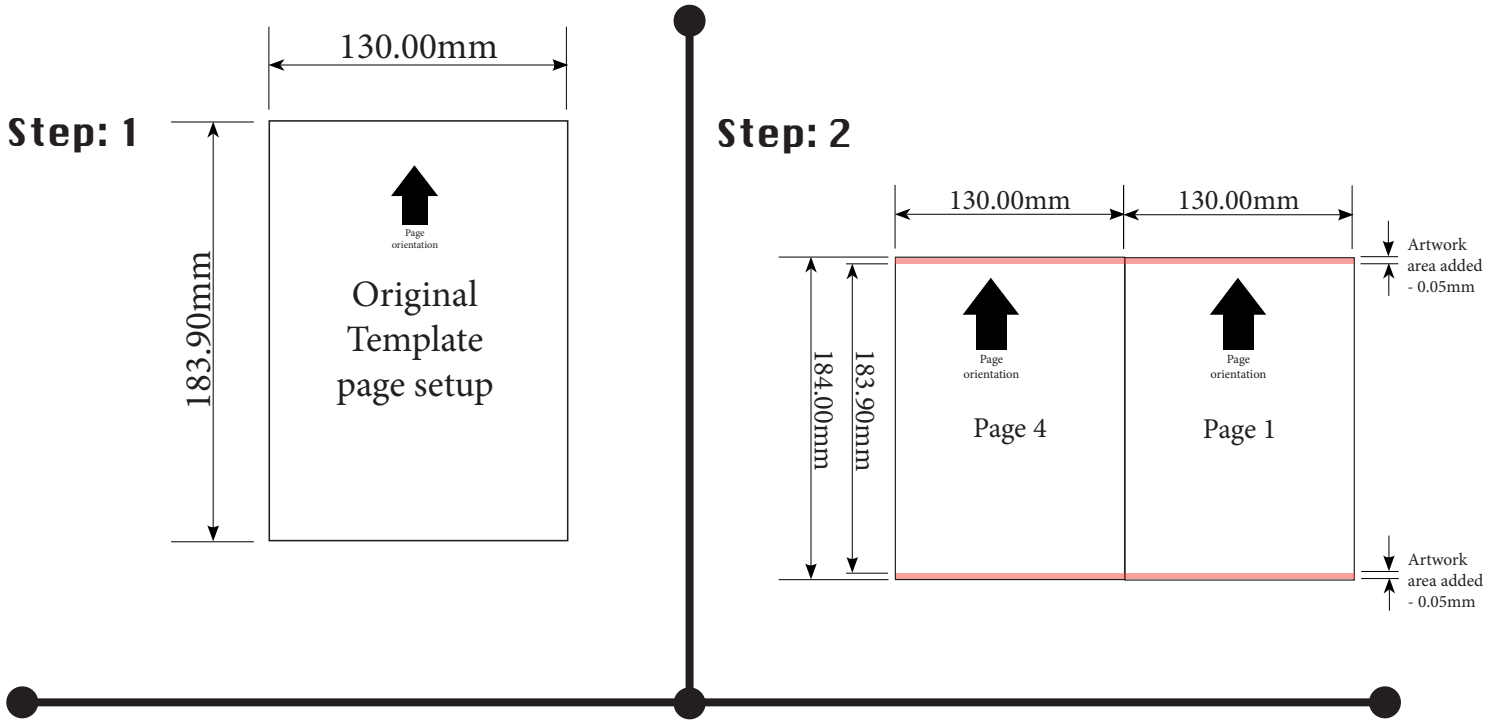

Artovo CutDown process and calculations

Source Product template-4751 page size 130mm (wide) x 183.9mm(High)

2 single pages produced and then changed to double page spreads.

Final double page spread dimensions output = 2 page output 184.00mm(wide) x 260.00mm(high)
(measurement as close as possible) page 2 is a blank page added to the document 260mm x 184mm

Step: 3