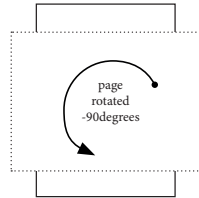

Artovo CutDown process and calculations

Source Product template-4752 page size 130mm (wide) x 183.9mm(High)

4 single pages produced and then changed to double page spreads.

Final double page spread dimensions output = 2 page output 184.00mm(wide) x 260.00mm(high)
(measurement as close as possible)

Step: 1

Step: 2

Step: 3