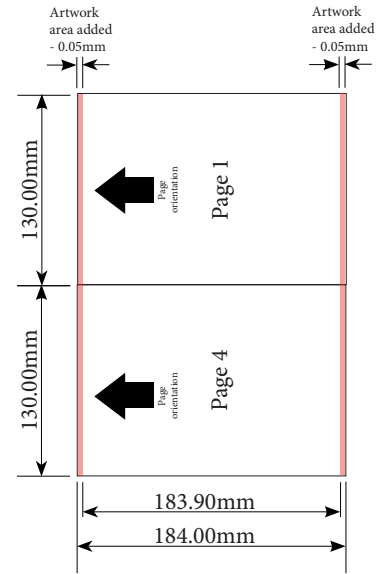

Artovo CutDown process and calculations

Source Product template-4752 page size 130mm (wide) x 183.9mm(High)

4 single pages produced and then changed to double page spreads.

Final double page spread dimensions output = 2 page output 184.00mm(wide) x 260.00mm(high)
(measurement as close as possible)

Step: 1

Step: 2

Step: 3