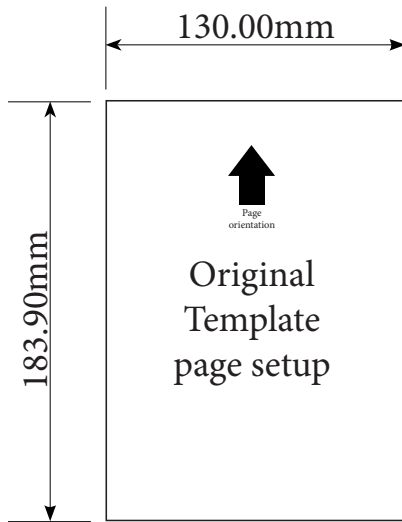

Artovo CutDown process and calculations

Source Product template-4752 page size 130mm (wide) x 183.9mm(High)

4 single pages produced and then changed to double page spreads.

Final double page spread dimensions output = 2 page output 184.00mm(wide) x 260.00mm(high)
(measurement as close as possible)

Step: 1

Step: 2

Step: 3